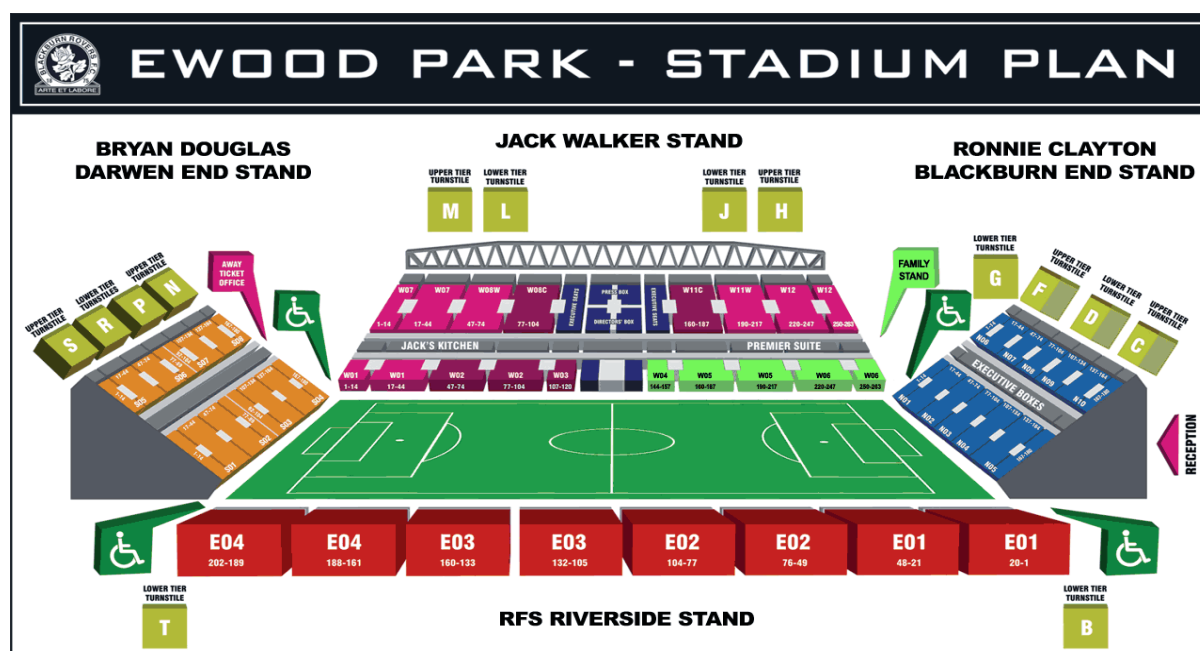

Club Info for Travelling Fans

The address is:

Blackburn Rovers Football Club

Ewood Park

Blackburn

BB2 4JF

Telephone: 01254 372001

Follow the link below for all travel information on how to get to Ewood Park

<https://www.rovers.co.uk/fans/visiting-ewood-park/>

Car Parking

All Official Car Parks are £10 on a first come first served basis.

For Disabled Parking please ring Farrah on 01254 508283 during Office hours.

Links to Social Media Accounts

<http://www.instagram.com/onerovers>

<https://www.twitter.com/rovers>

<http://www.facebook.com/1Rovers>

Useful Numbers

Brownhill Taxis 01254 777666

Blackburn Bus Station 01254 670 583

Blackburn Railway Station 0845 000 0125

Visitors Tickets are situated at the Bryan Douglas Darwen End Stand